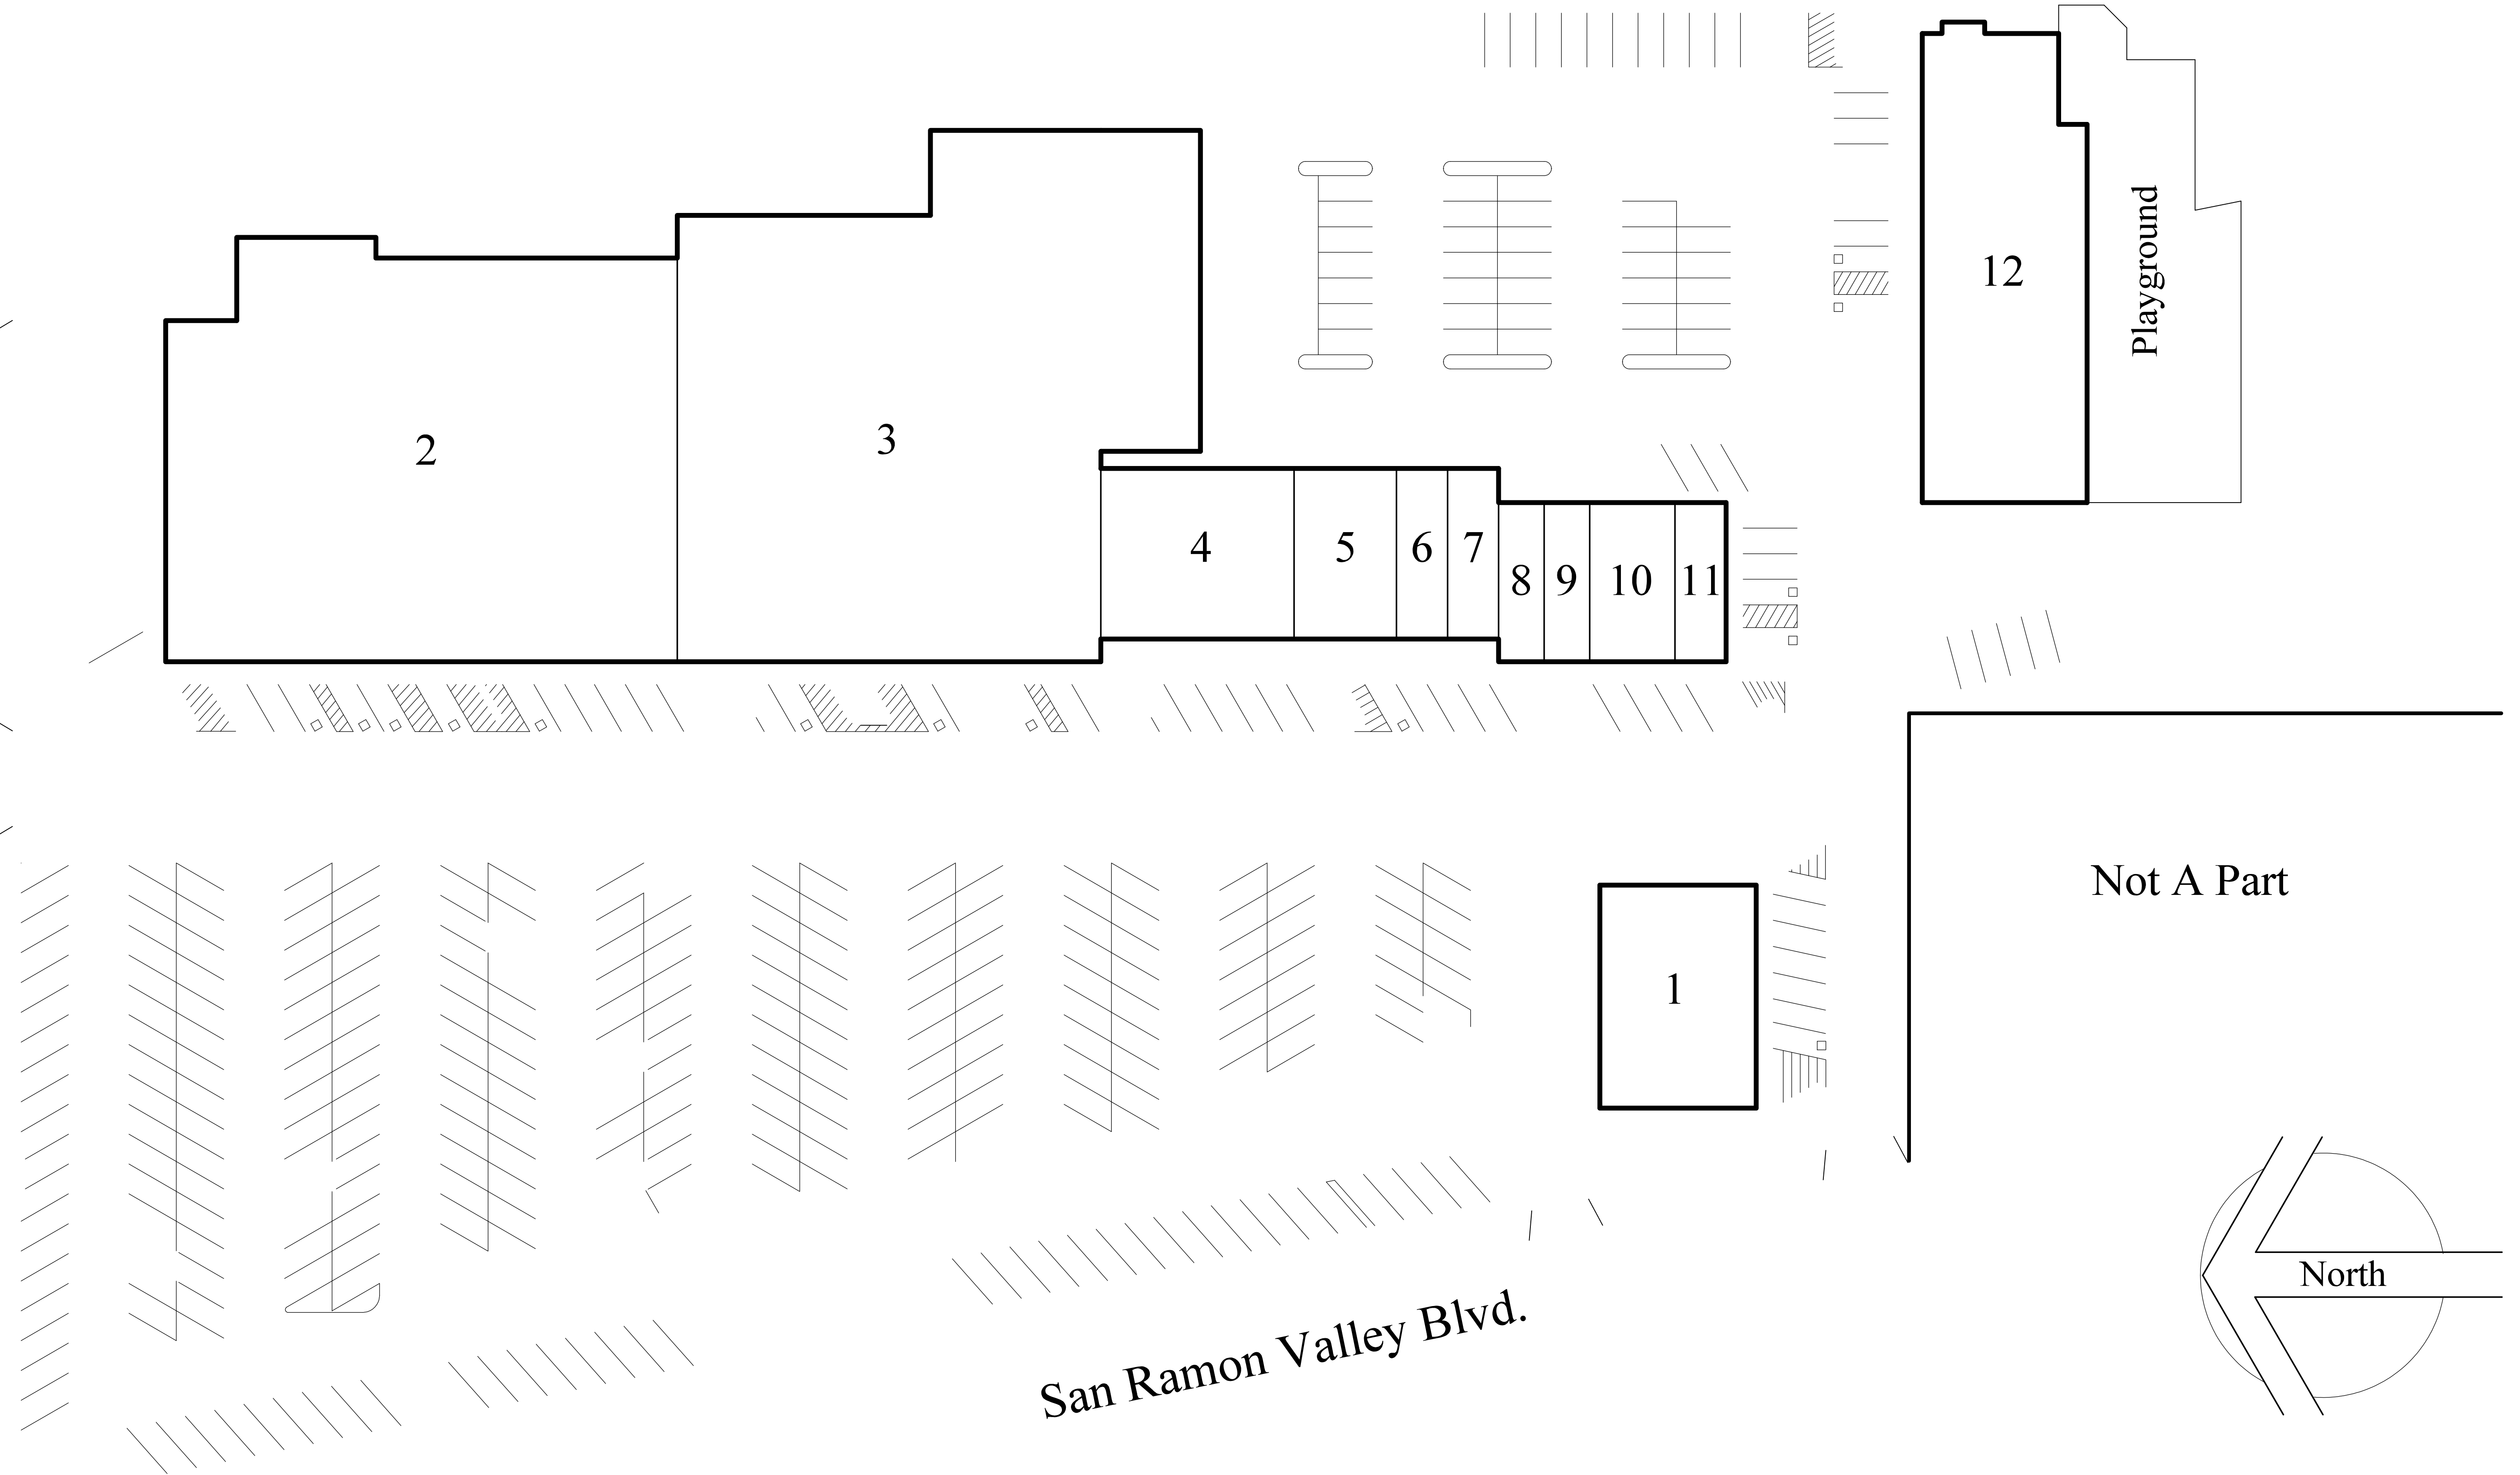

Highway 680

Boone Court

Sycamore Valley Road West

# Sycamore Square Shopping Center

San Ramon Valley Blvd. & Sycamore Valley Rd. West  
Danville, California

## DIRECTORY

ALL FUR LOVE GROOMING SALON	714-11
CVS	650-2
CREATIVE PAINT & DECORATING	688-6&7
H & R BLOCK	718-10B
KINDER CARE LEARNING CENTERS	730-12
KITCHENS OF DIABLO	676-5
MADE TO FIT	712-10A
MELO'S PIZZA	664-4
MODERN NAILS	700-9
LUCKY SUPERMARKET	660-3
THE UPS STORE	696-8
U.S. BANK	720-1