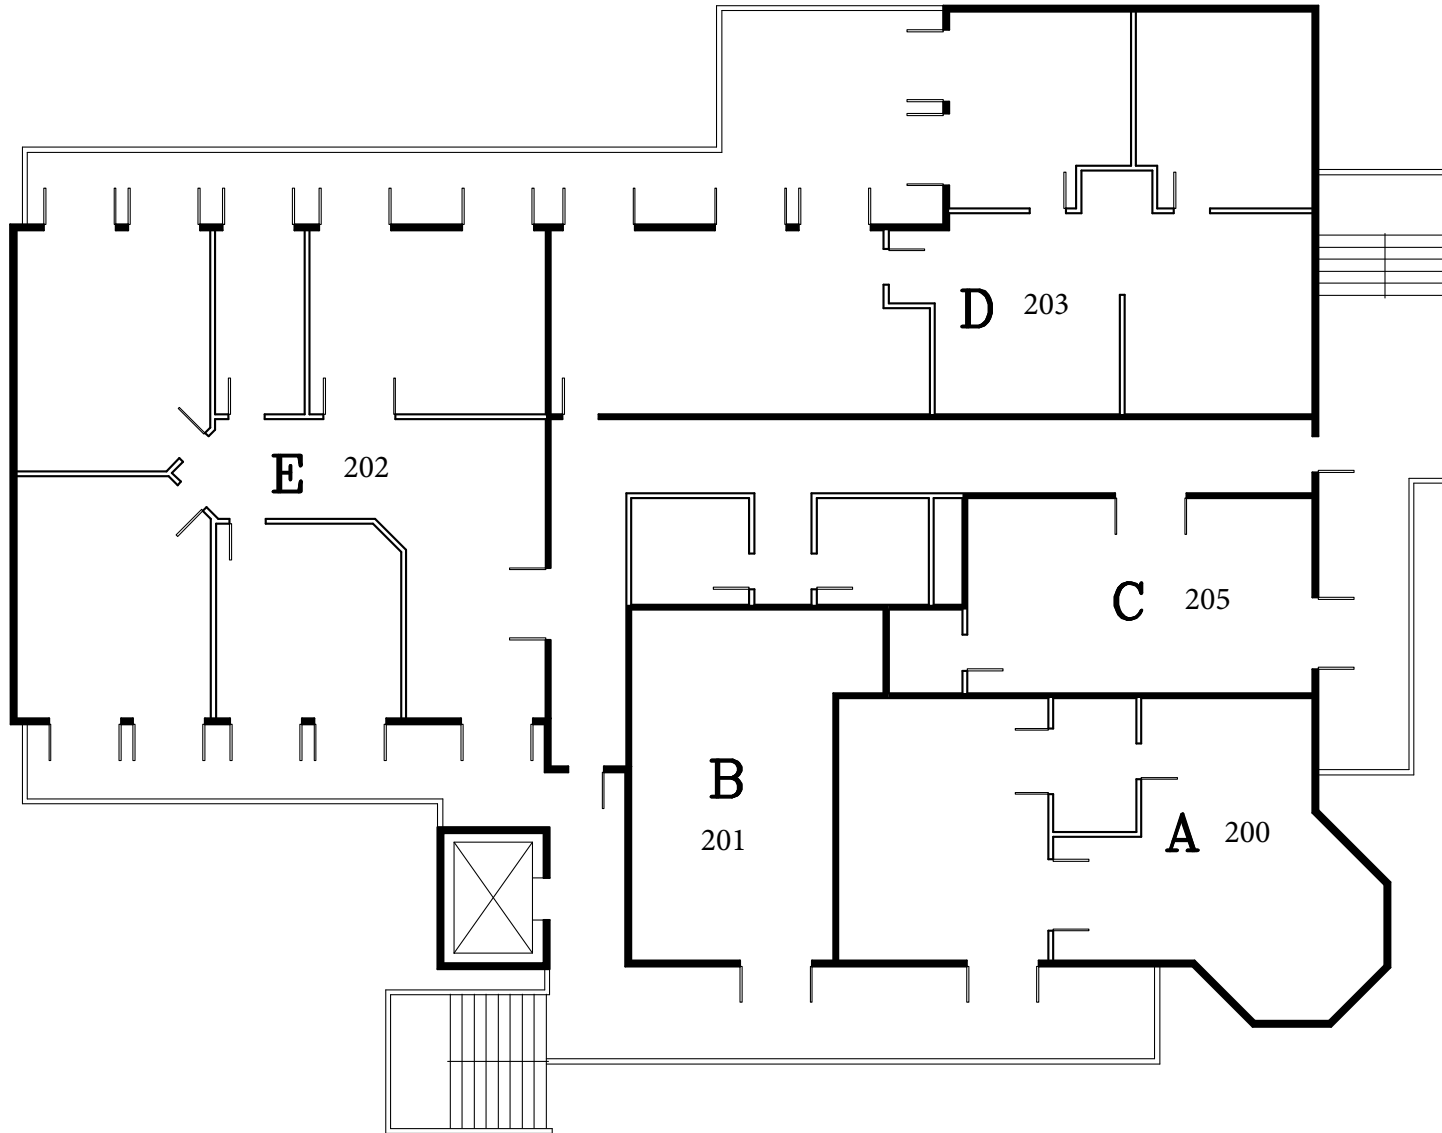

Rancho Santa Fe Office Building  
16909 Via De Santa Fe  
Rancho Santa Fe, California

2nd Floor

**Rancho Santa Fe Office Building  
16909 Via De Santa Fe  
Rancho Santa Fe, California**

**1st Floor**

## DIRECTORY

COMPASS	16909-100
COMPASS (AVAILALE 355 SF)	16909-203 16909-205
GOLDEN COAST FUNDING	16909-202
HAELING HOMES	16909-204
RICHARD SHOWEN	16909-201
WEALTH ADVISORS	16909-200