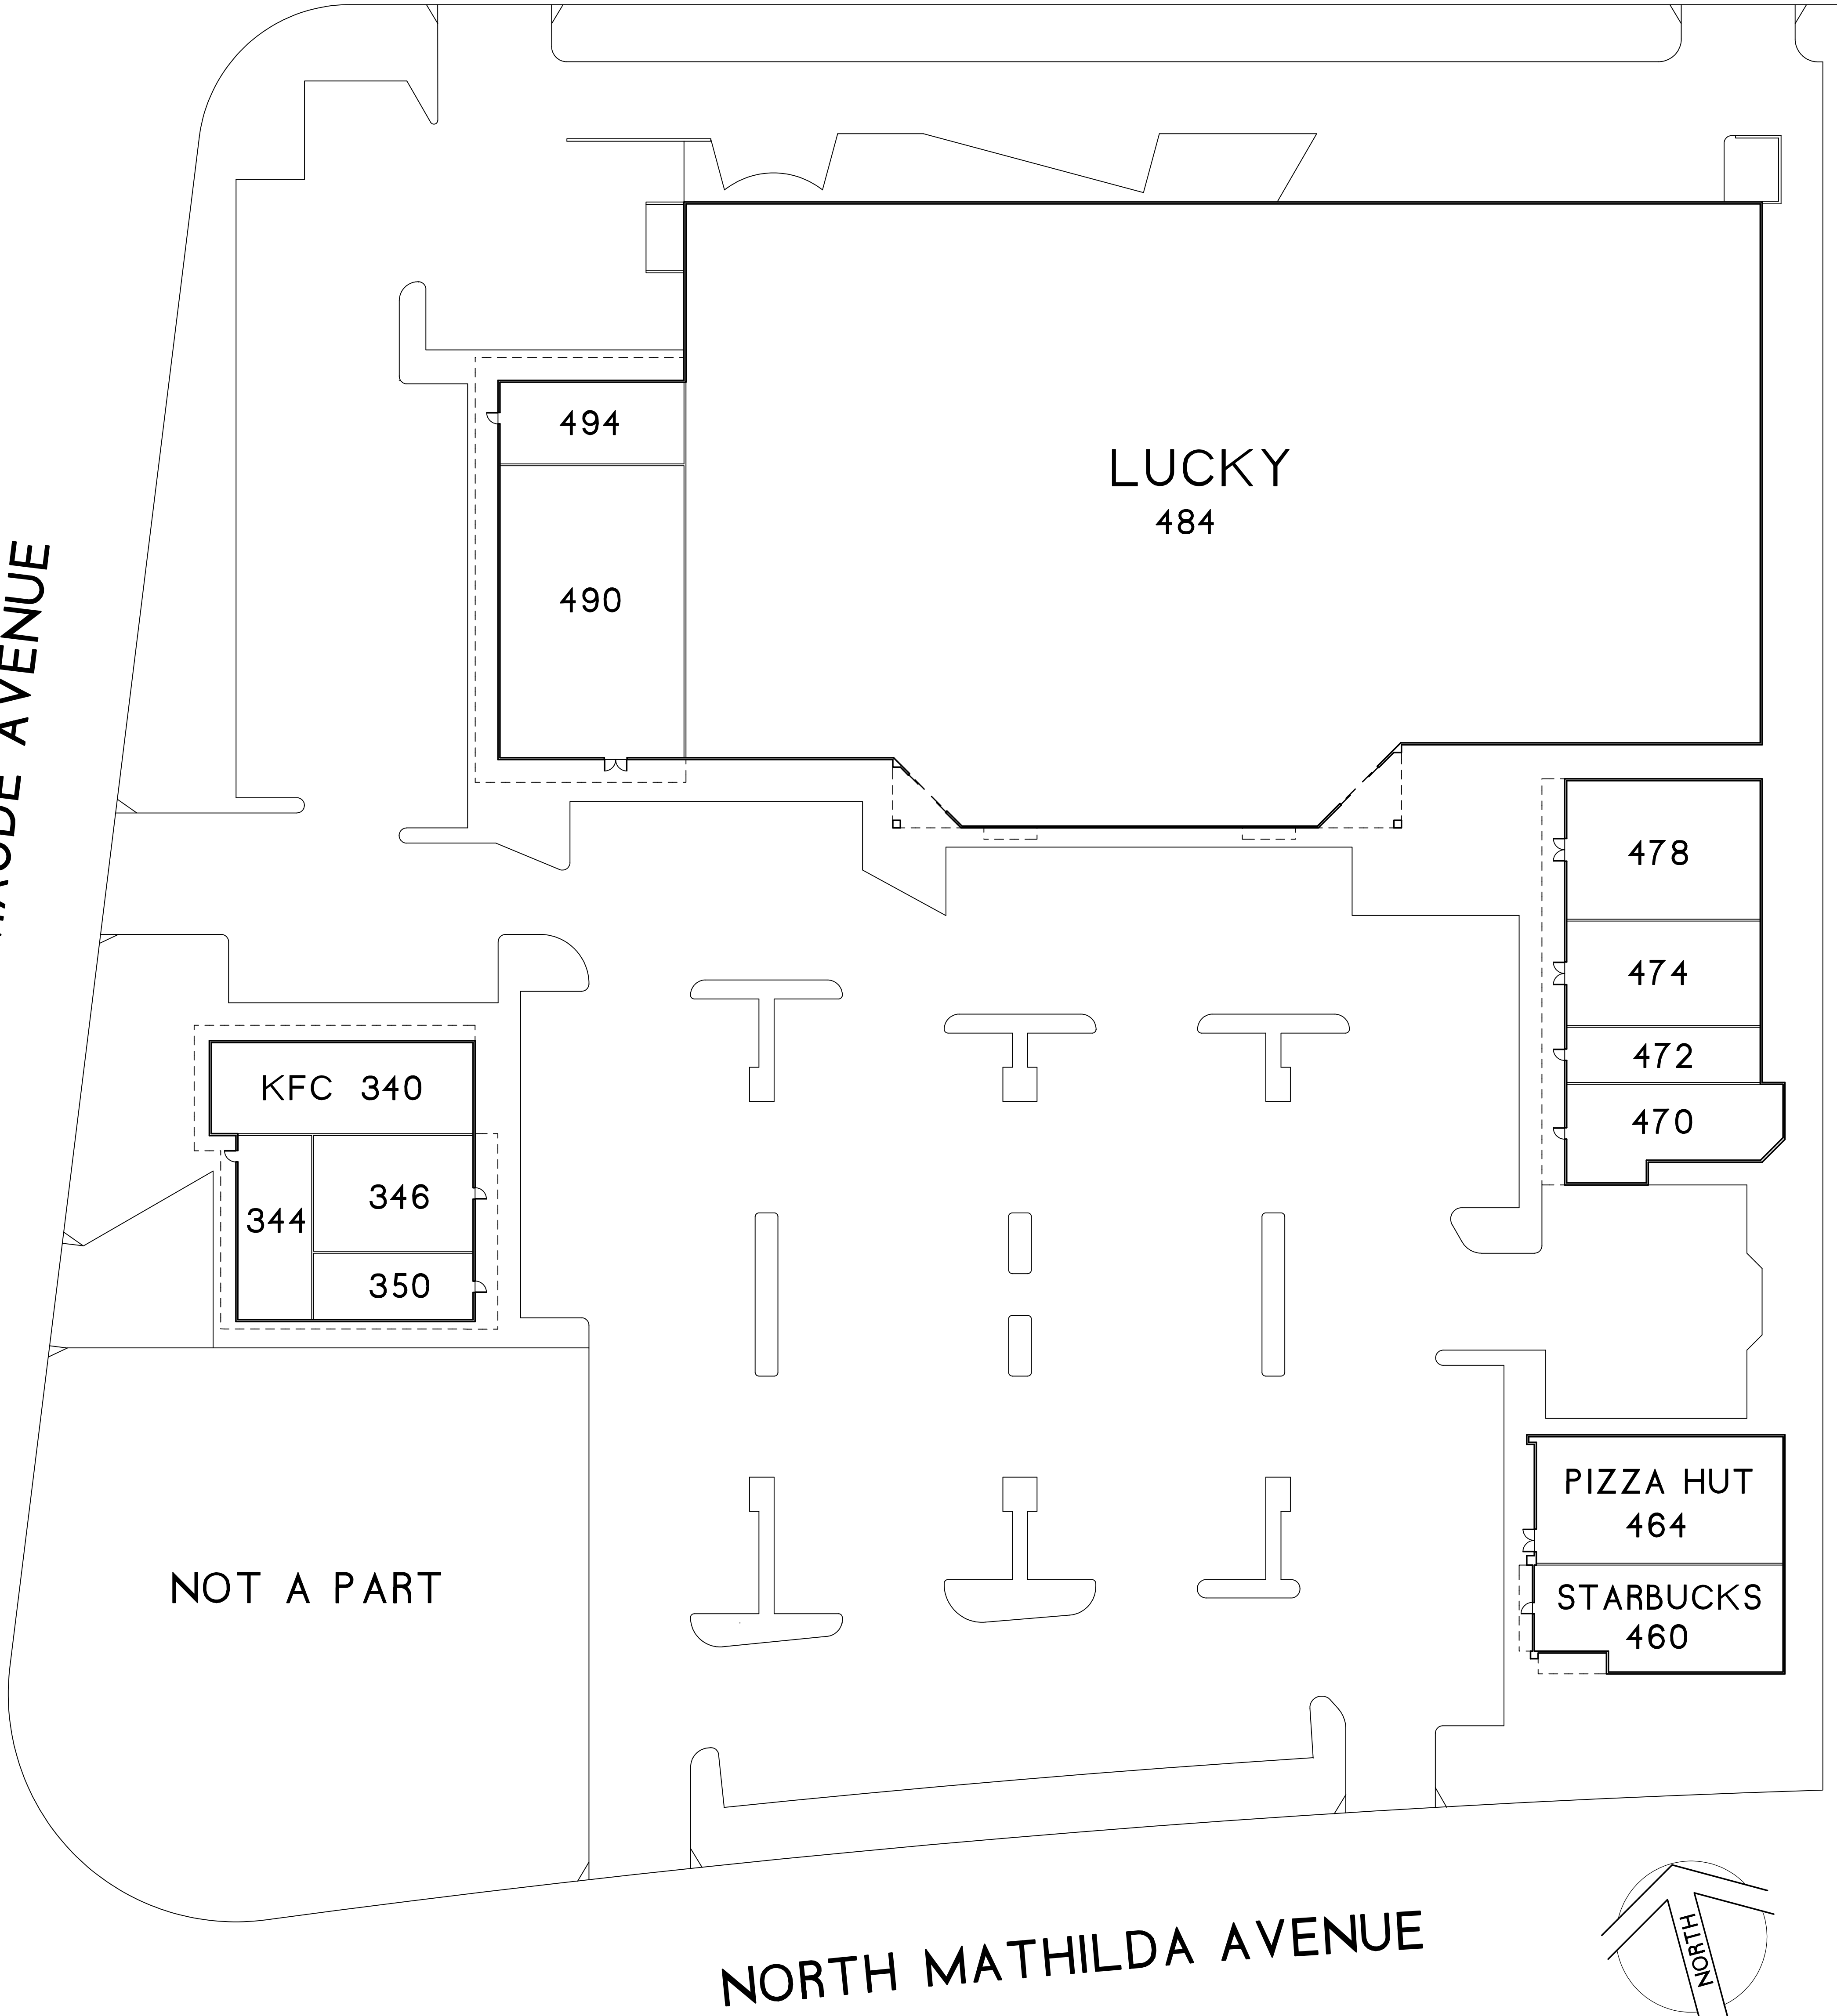

WEST MAUDE AVENUE

# SUNNYVALE SQUARE

WEST MAUDE & NORTH MATHILDA AVE.  
SUNNYVALE, CALIFORNIA

## DIRECTORY

ALPHA BARBER SHOP	472
BAGEL STREET CAFE	350
INSTANT NAILS I	476
FALAFEL FLAME	470
JOY WOK	494
KENTUCKY FRIED CHICKEN	340
LUXURY STUDIO	344
LUCKY SUPERMARKET	484
PIZZA HUT	464
PRESTIGE LIQUORS	490
SPARKLE CLEANERS	478
STARBUCKS COFFEE	460