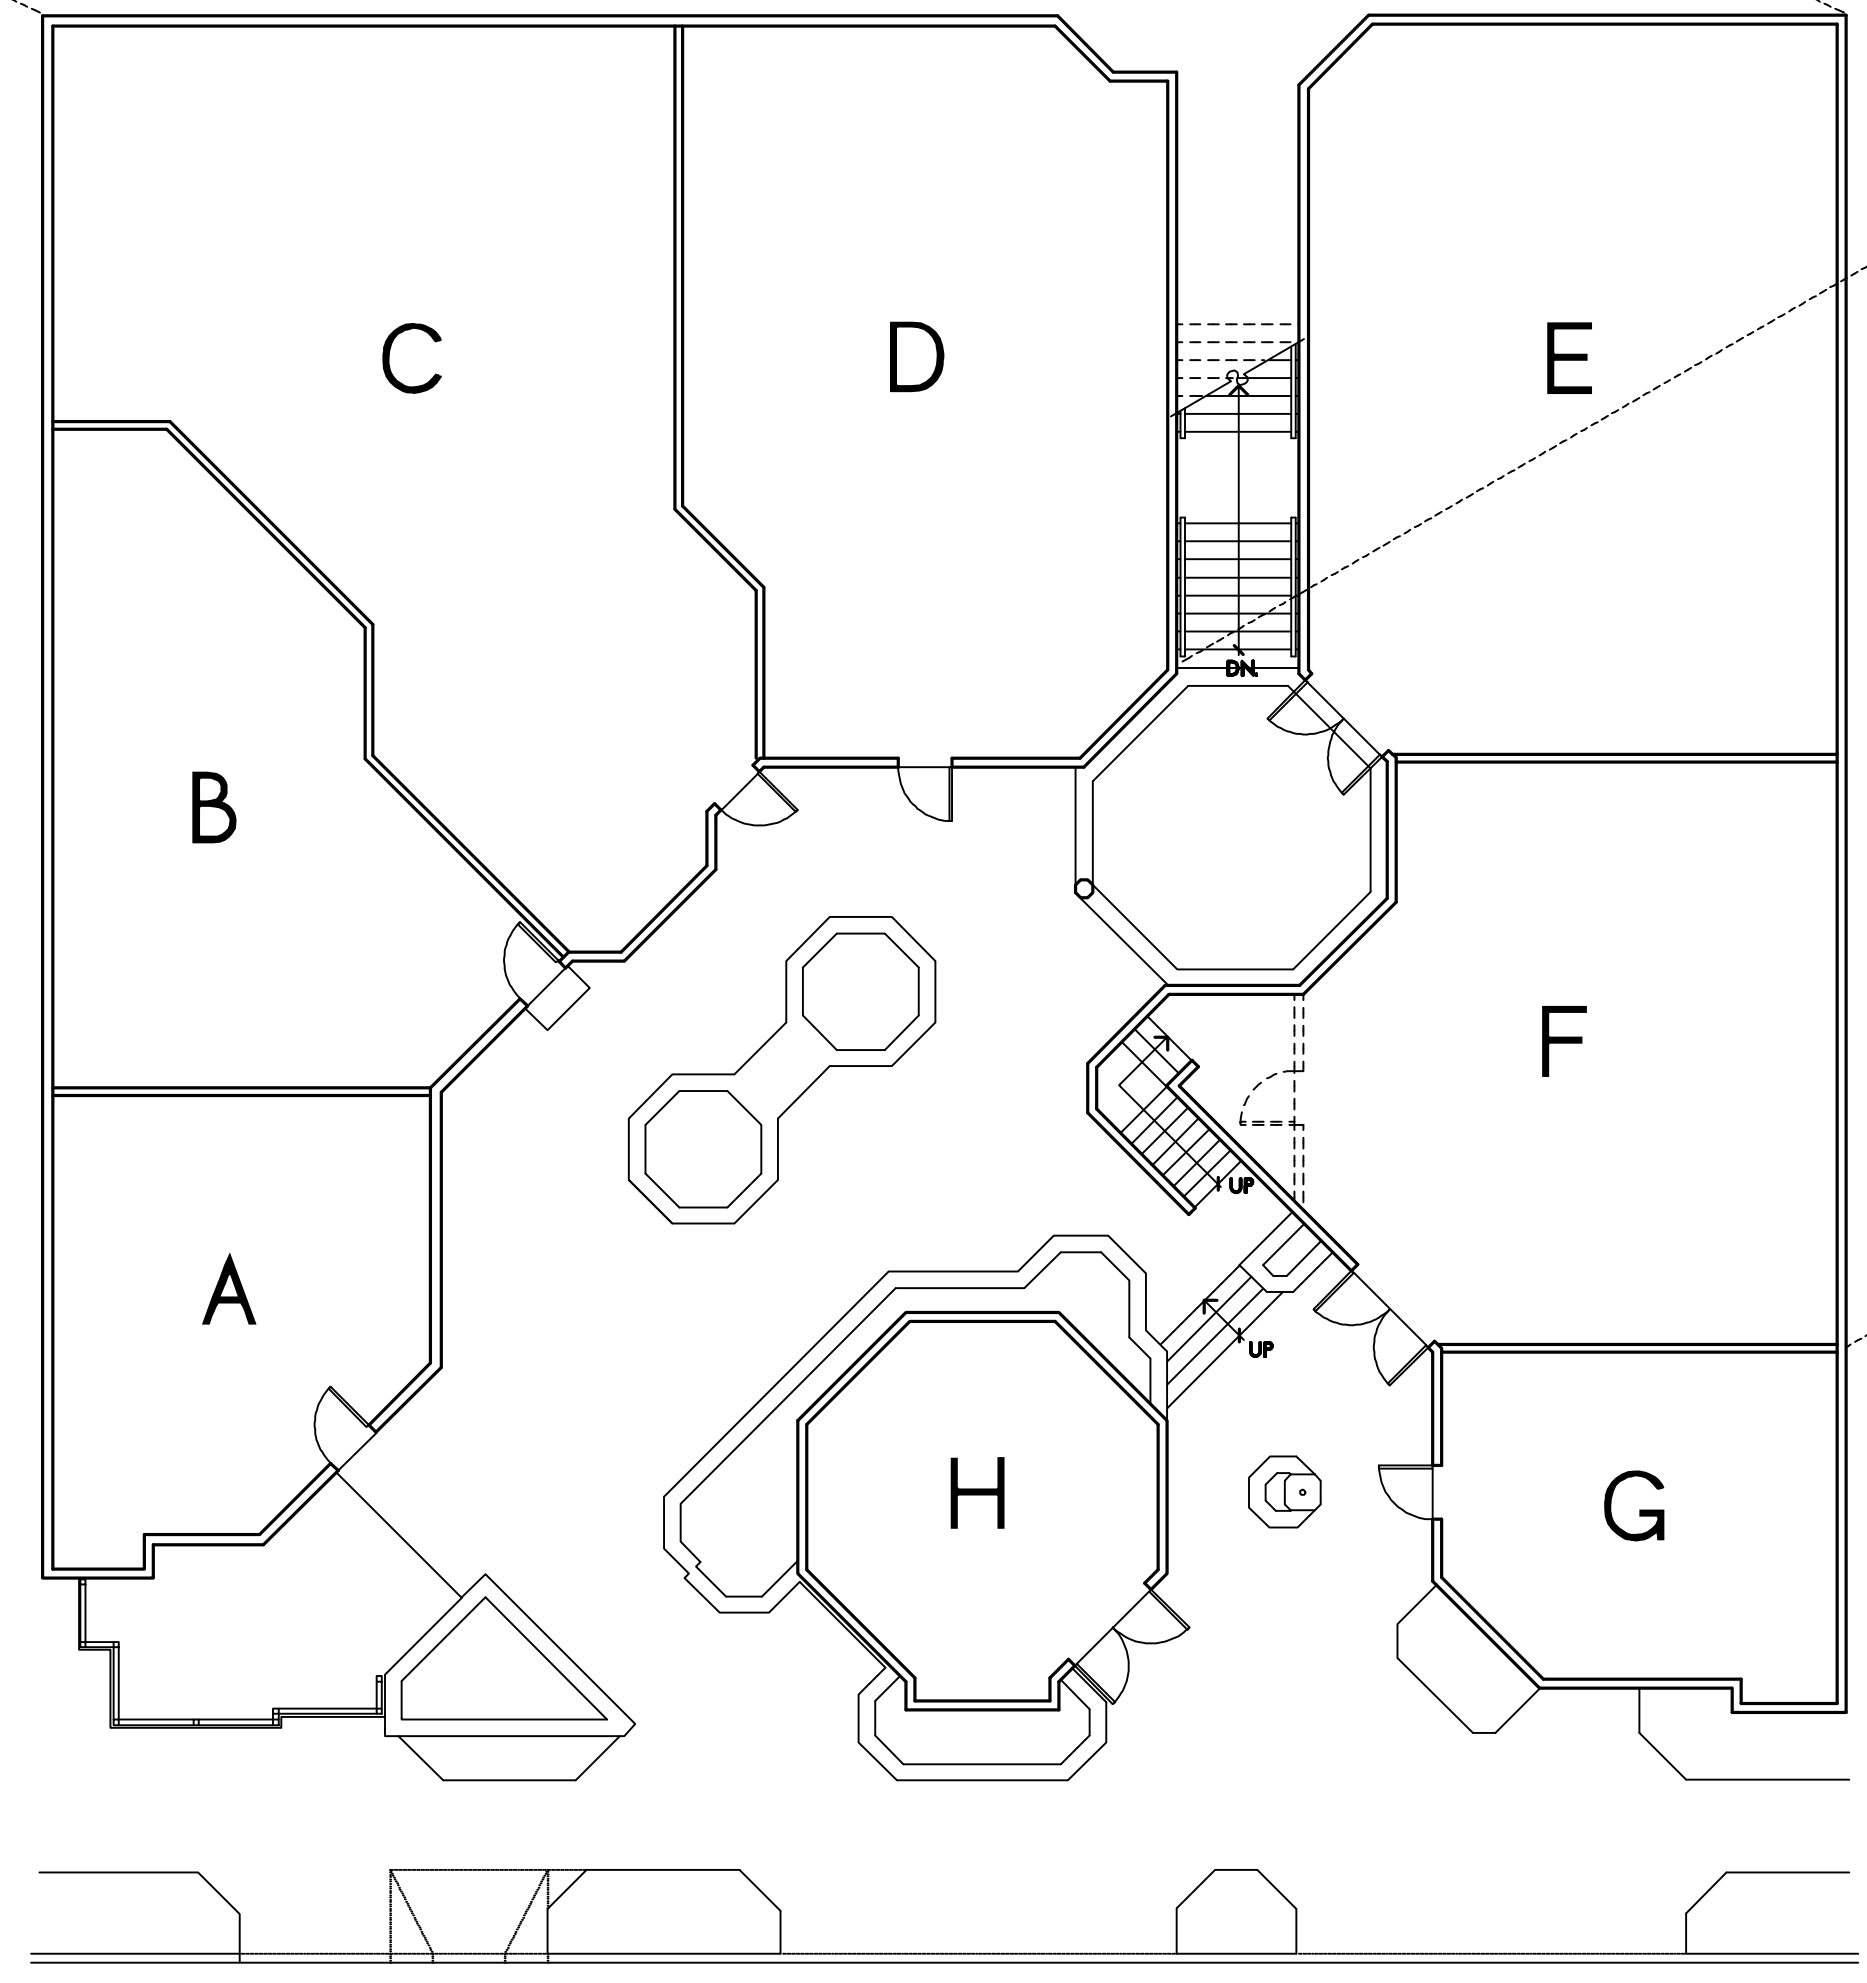

ALLEY LEVEL

UPPER FLOOR AND TOWER LEVEL

STREET LEVEL

FAY AVENUE

SYCAMORE COURT

DIRECTORY

AVAILABLE (1,194 SF)	7556-E
JUICE KABOOSE	7556-H
MICHELLE COULON DESSERTIER	7556-D
PIZZA PRONTO	7556-F/G
AVAILABLE (1,219 SF)	7556-I
RAZMATAZZ BOUTIQUE	7556-C
THE AMBROGIO	7556-AB