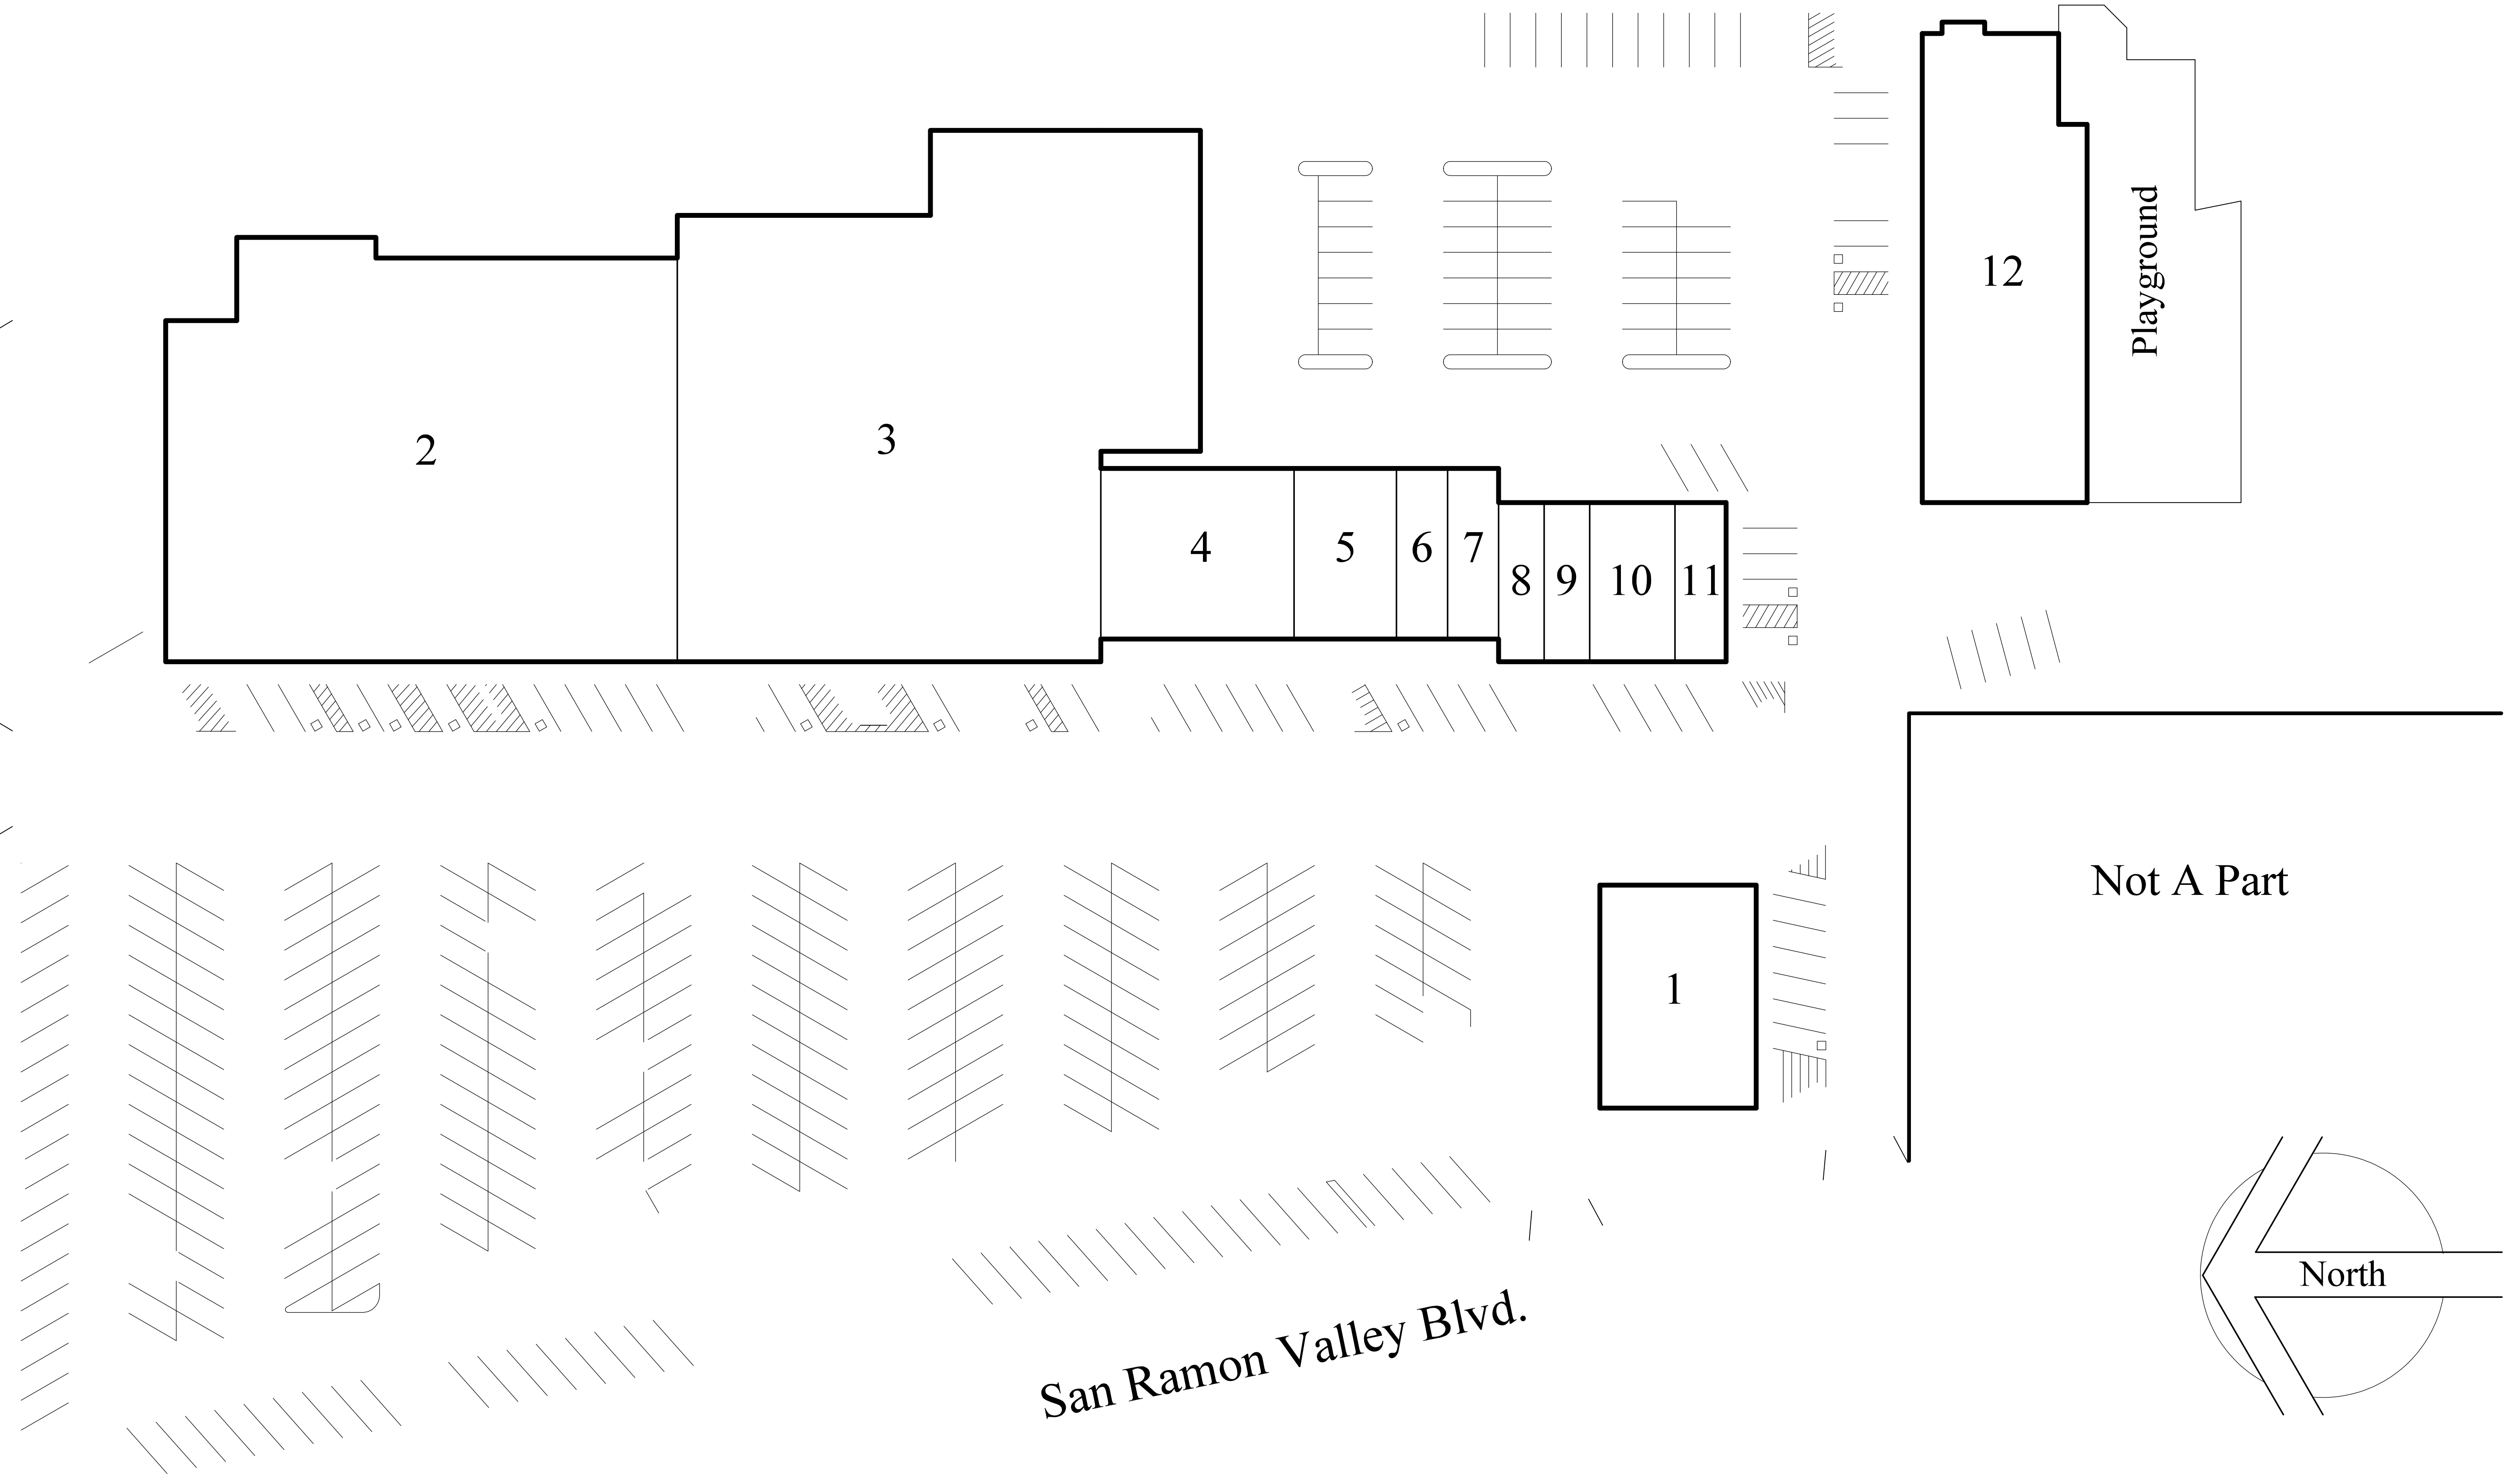

Highway 680

Boone Court

Sycamore Valley Road West

Sycamore Square Shopping Center

San Ramon Valley Blvd. & Sycamore Valley Rd. West
Danville, California

DIRECTORY

ALL FUR LOVE GROOMING SALON	714-11
CVS	650-2
CREATIVE PAINT	688-6&7
H & R BLOCK	718-10B
LEARN & PLAY MONTESSORI	730-12
LUCKY SUPERMARKET	660-3
MADE TO FIT	712-10A
MELO'S PIZZA	664-4
MODERN NAILS	700-9
THE UPS STORE	696-8
U.S. BANK	720-1
YOGA SIX	676-5