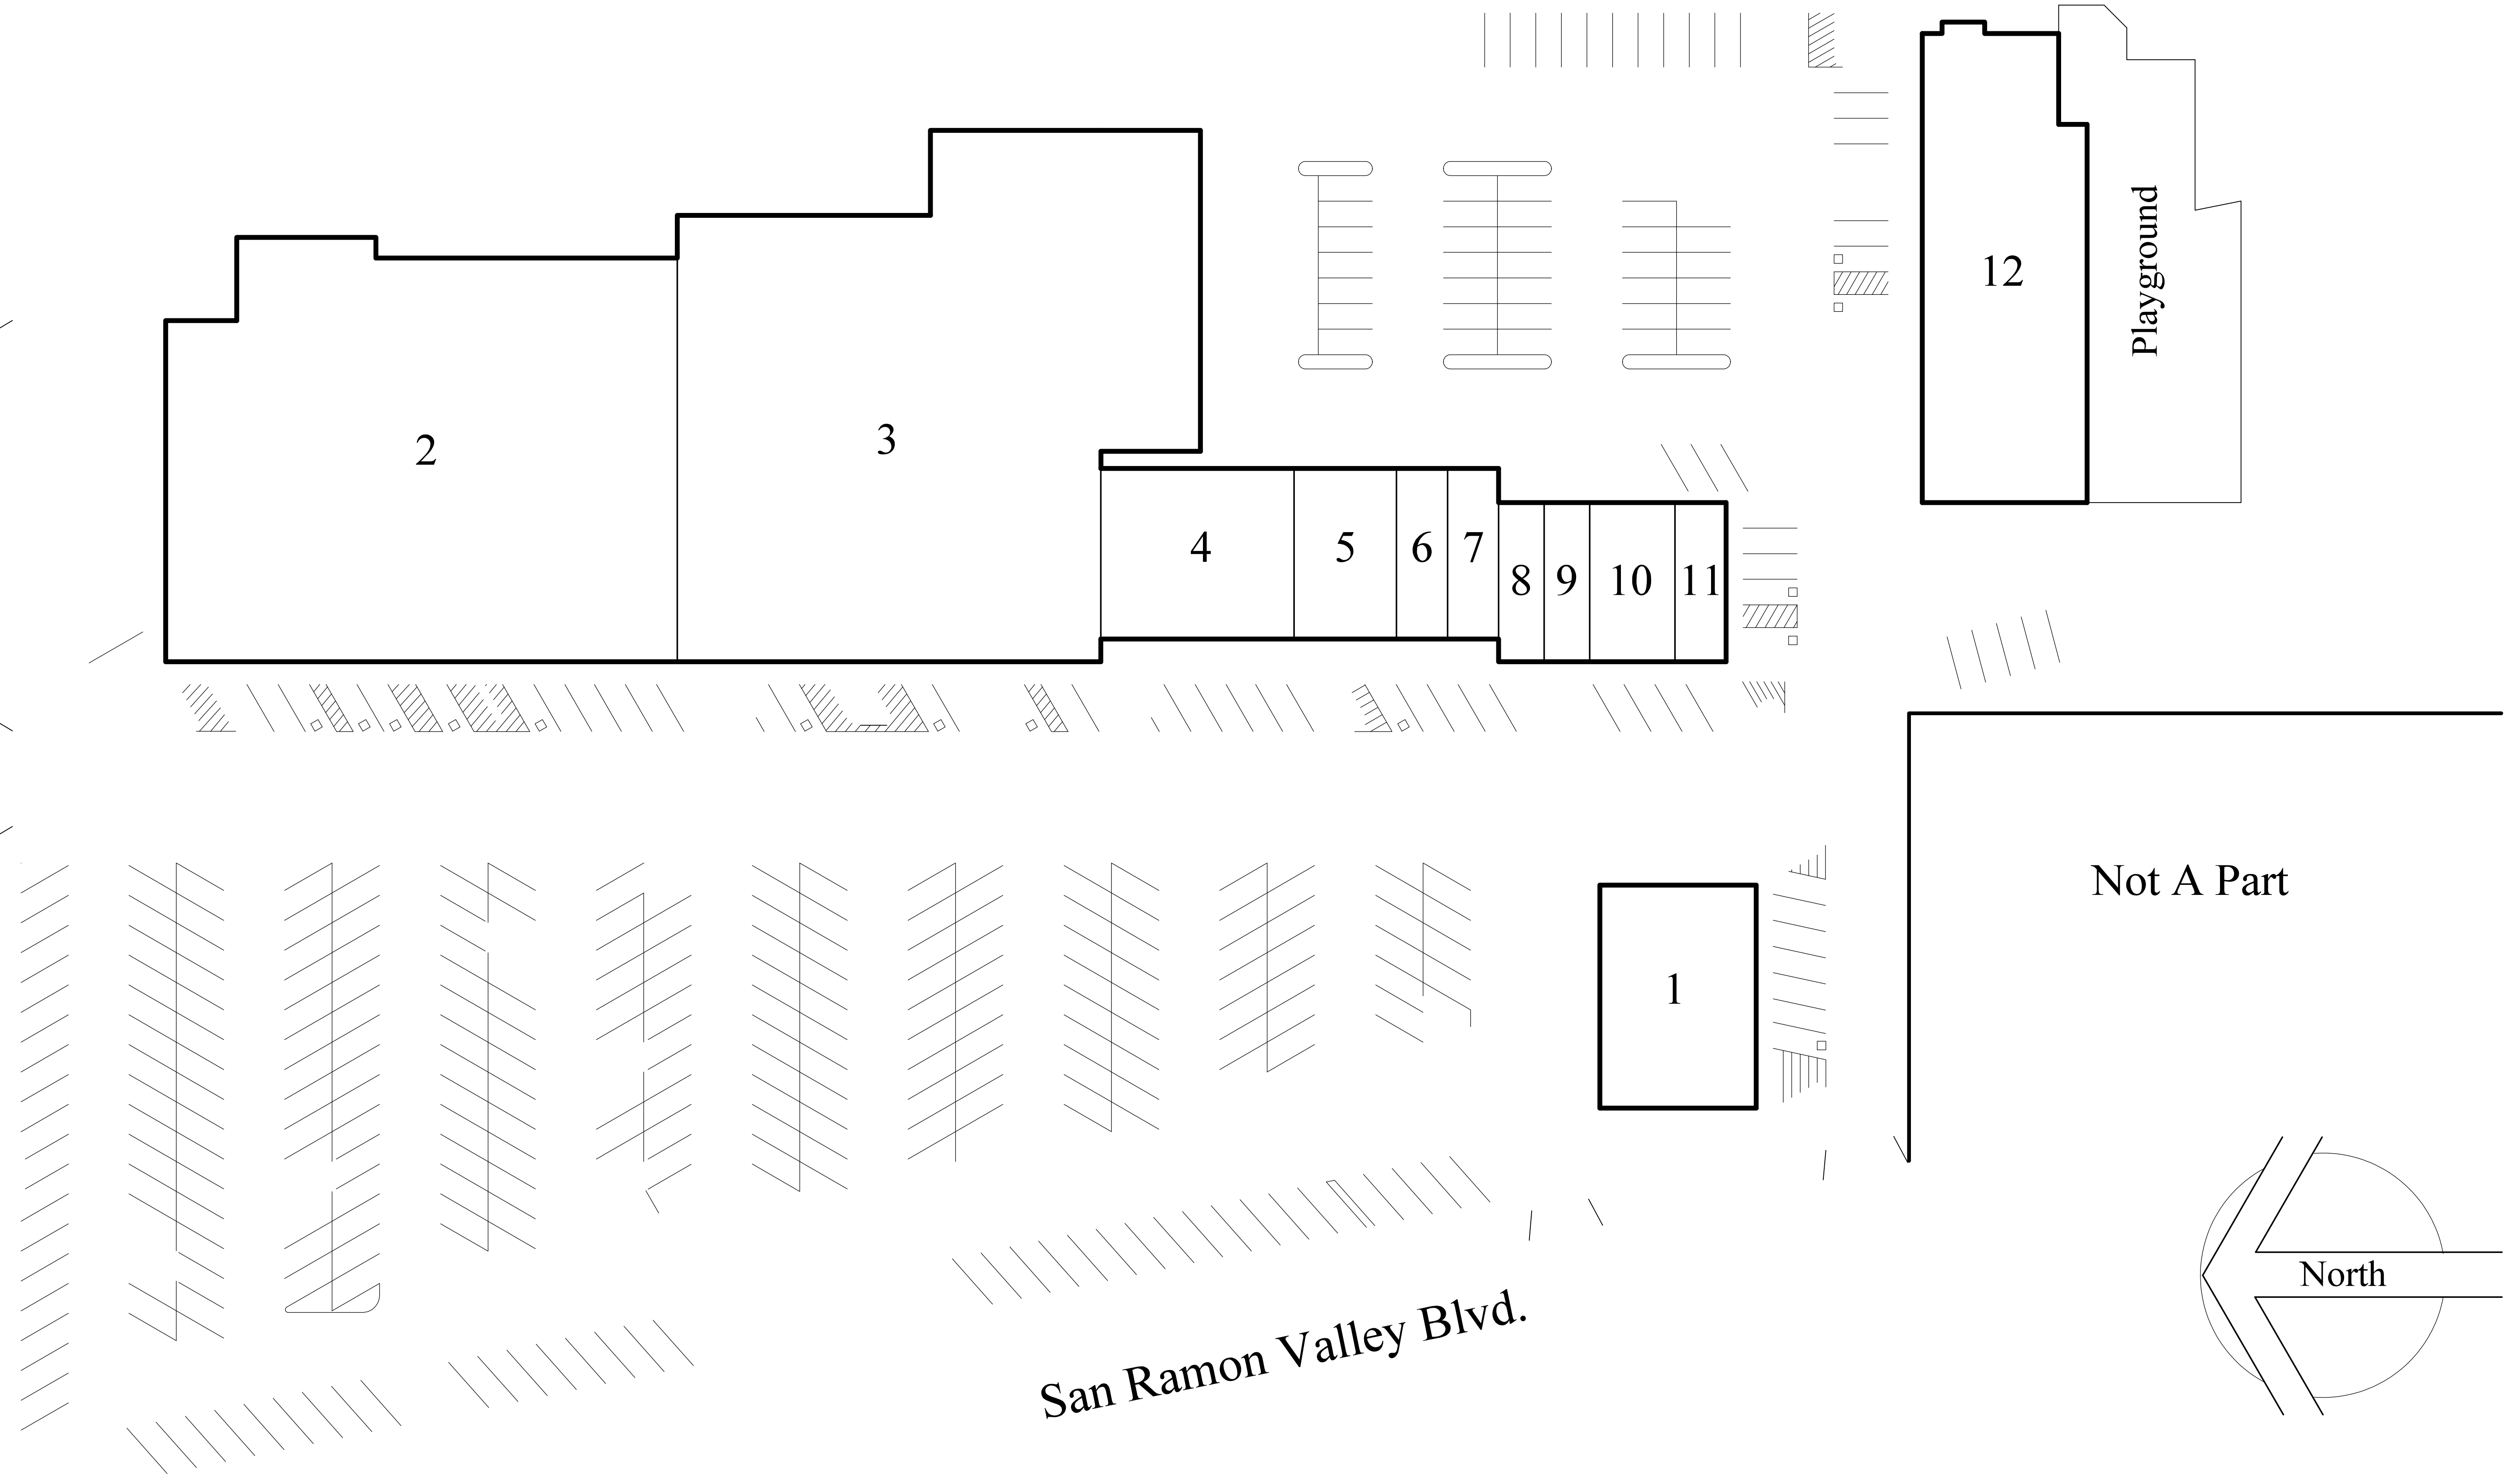

Highway 680

Boone Court

Sycamore Valley Road West

# Sycamore Square Shopping Center

San Ramon Valley Blvd. & Sycamore Valley Rd. West  
Danville, California

## DIRECTORY

CVS	650-2
LUCKY SUPERMARKET	660-3
MELO'S PIZZA	664-4
YOGA SIX	676-5
CREATIVE PAINT	688-6&7
THE UPS STORE	696-8
MODERN NAILS	700-9
MADE TO FIT	712-10A
THE UPS STORE	696-8
U.S. BANK	720-1
ALL FUR LOVE GROOMING SALON	714-11
H & R BLOCK	718-10B
U.S. BANK	720-1
LEARN & PLAY MONTESSORI	730-12